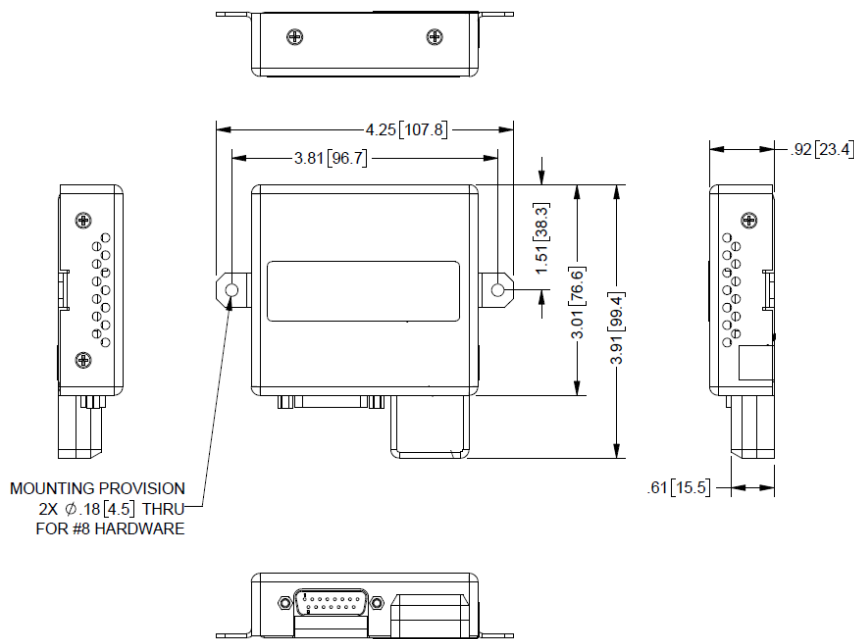

## Outline

Specifications	
Weight	0.35 lbs. (0.16 kg)
Power	0.1A @ 28VDC (nominal)

Innovative Advantage  
15353 NE 90th Street  
Redmond, WA 98052

+1.800.650.2738  
sales@in-advantage.com  
in-advantage.com